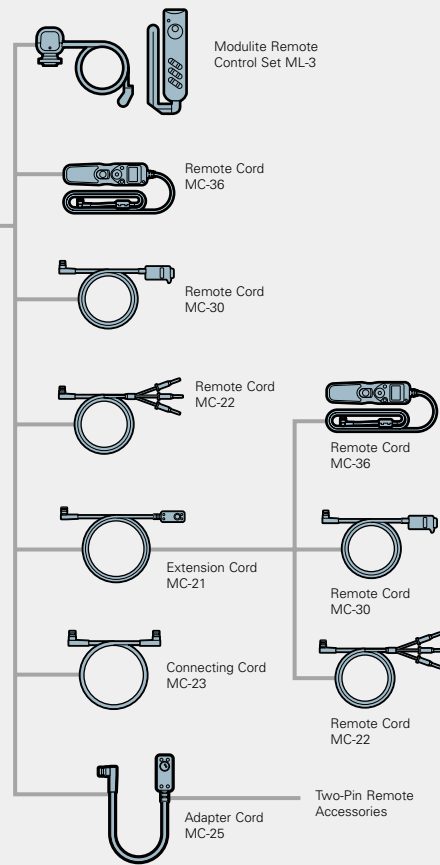

SPEEDLIGHTS

- Color Filter Set SJ-1 (for SB-800/SB-600)
- Color Filter Set SJ-2 (for R1C1)

FINDER ACCESSORIES

REMOTE CONTROL ACCESSORIES

CLOSE-UP ACCESSORIES

DATA COMMUNICATION ACCESSORIES

STRAPS, etc.

Handstrap AH-4

Neckstraps AN-6W / AN-6Y AN-7 / AN-4Y AN-4B / AN-1

SPEEDLIGHTS

- Color Filter Set SJ-1 (for SB-800/SB-600)
- Color Filter Set SJ-2 (for R1C1)

FINDER ACCESSORIES

REMOTE CONTROL ACCESSORIES

CLOSE-UP ACCESSORIES

DATA COMMUNICATION ACCESSORIES

STRAPS, etc.

Handstrap AH-4

Neckstraps AN-6W / AN-6Y AN-7 / AN-4Y AN-4B / AN-1

SPEEDLIGHTS

- Color Filter Set SJ-1 (for SB-800/SB-600)
- Color Filter Set SJ-2 (for R1C1)

FINDER ACCESSORIES

REMOTE CONTROL ACCESSORIES

CLOSE-UP ACCESSORIES

STRAPS, etc.

Body Cap BF-1A

Handstrap AH-4

Neckstraps AN-6W / AN-6Y AN-7 / AN-4Y AN-4B

SPEEDLIGHTS

- Color Filter Set SJ-1 (for SB-800/SB-600)
- Color Filter Set SJ-2 (for R1C1)