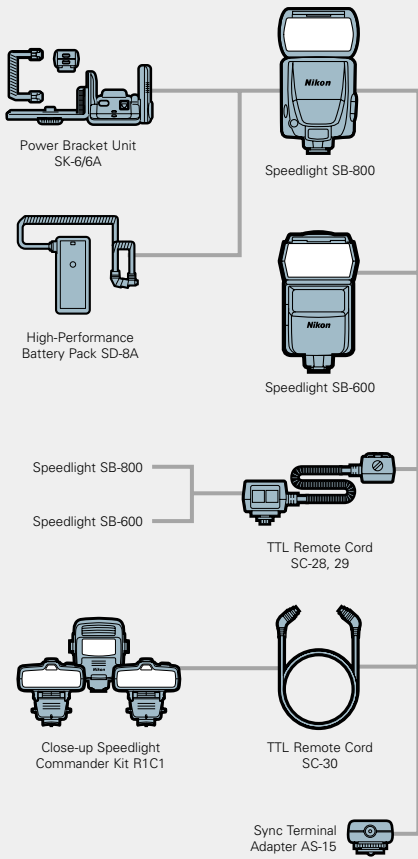

Neckstraps AN-6W / AN-6Y AN-7 / AN-4Y AN-4B / AN-1

SPEEDLIGHTS

- Color Filter Set SJ-1 (for SB-800/SB-600)
- Color Filter Set SJ-2 (for R1C1)

FINDER ACCESSORIES

REMOTE CONTROL ACCESSORIES

CLOSE-UP ACCESSORIES

DATA COMMUNICATION ACCESSORIES

STRAPS, etc.

Handstrap AH-4

Neckstraps AN-6W / AN-6Y AN-7 / AN-4Y AN-4B / AN-1

SPEEDLIGHTS

- Color Filter Set SJ-1 (for SB-800/SB-600)
- Color Filter Set SJ-2 (for R1C1)

FINDER ACCESSORIES

REMOTE CONTROL ACCESSORIES

CLOSE-UP ACCESSORIES

STRAPS, etc.

Body Cap BF-1A

Handstrap AH-4

Neckstraps AN-6W / AN-6Y AN-7 / AN-4Y AN-4B

SPEEDLIGHTS

- Color Filter Set SJ-1 (for SB-800/SB-600)
- Color Filter Set SJ-2 (for R1C1)

FINDER ACCESSORIES

REMOTE CONTROL ACCESSORIES

CLOSE-UP ACCESSORIES

STRAPS, etc.

Handstrap AH-4

Neckstraps AN-6W / AN-6Y AN-7 / AN-4Y AN-4B

F65 | F55

SPEEDLIGHTS