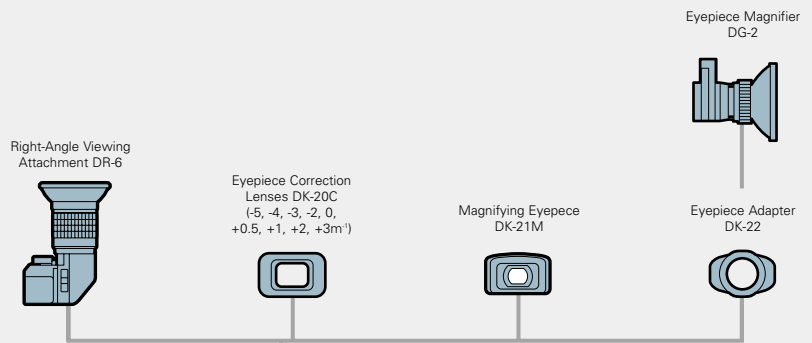

DATA COMMUNICATION ACCESSORIES

STRAPS, etc.

Handstrap AH-4

Neckstraps AN-6W / AN-6Y AN-7 / AN-4Y AN-4B / AN-1

SPEEDLIGHTS

- Color Filter Set SJ-1 (for SB-800/SB-600)
- Color Filter Set SJ-2 (for R1C1)

FINDER ACCESSORIES

REMOTE CONTROL ACCESSORIES

CLOSE-UP ACCESSORIES

STRAPS, etc.

Body Cap BF-1A

Handstrap AH-4

Neckstraps AN-6W / AN-6Y AN-7 / AN-4Y AN-4B

SPEEDLIGHTS

- Color Filter Set SJ-1 (for SB-800/SB-600)
- Color Filter Set SJ-2 (for R1C1)