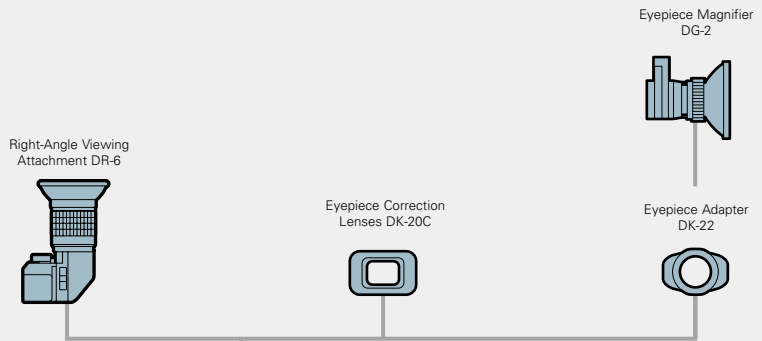

FINDER ACCESSORIES