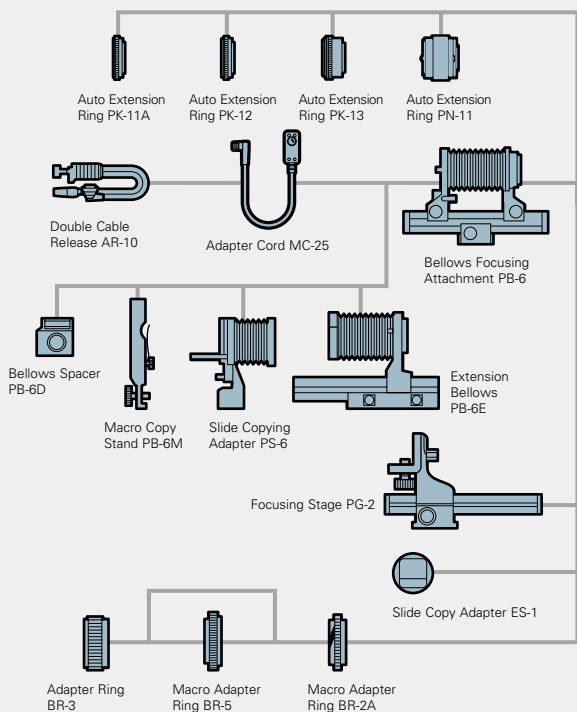

SPEEDLIGHTS

- Color Filter Set SJ-1 (for SB-800/SB-600)
- Color Filter Set SJ-2 (for R1C1)

FINDER ACCESSORIES

REMOTE CONTROL ACCESSORIES

CLOSE-UP ACCESSORIES

DATA COMMUNICATION ACCESSORIES

STRAPS, etc.

Handstrap AH-4

Neckstraps AN-6W / AN-6Y AN-7 / AN-4Y AN-4B / AN-1

SPEEDLIGHTS

- Color Filter Set SJ-1 (for SB-800/SB-600)
- Color Filter Set SJ-2 (for R1C1)

FINDER ACCESSORIES

REMOTE CONTROL ACCESSORIES

CLOSE-UP ACCESSORIES

DATA COMMUNICATION ACCESSORIES

STRAPS, etc.

Handstrap AH-4

Neckstraps AN-6W / AN-6Y AN-7 / AN-4Y AN-4B / AN-1

SPEEDLIGHTS

- Color Filter Set SJ-1 (for SB-800/SB-600)
- Color Filter Set SJ-2 (for R1C1)

FINDER ACCESSORIES

REMOTE CONTROL ACCESSORIES

CLOSE-UP ACCESSORIES

STRAPS, etc.

Body Cap BF-1A

Handstrap AH-4

Neckstraps AN-6W / AN-6Y AN-7 / AN-4Y AN-4B

SPEEDLIGHTS

- Color Filter Set SJ-1 (for SB-800/SB-600)
- Color Filter Set SJ-2 (for R1C1)