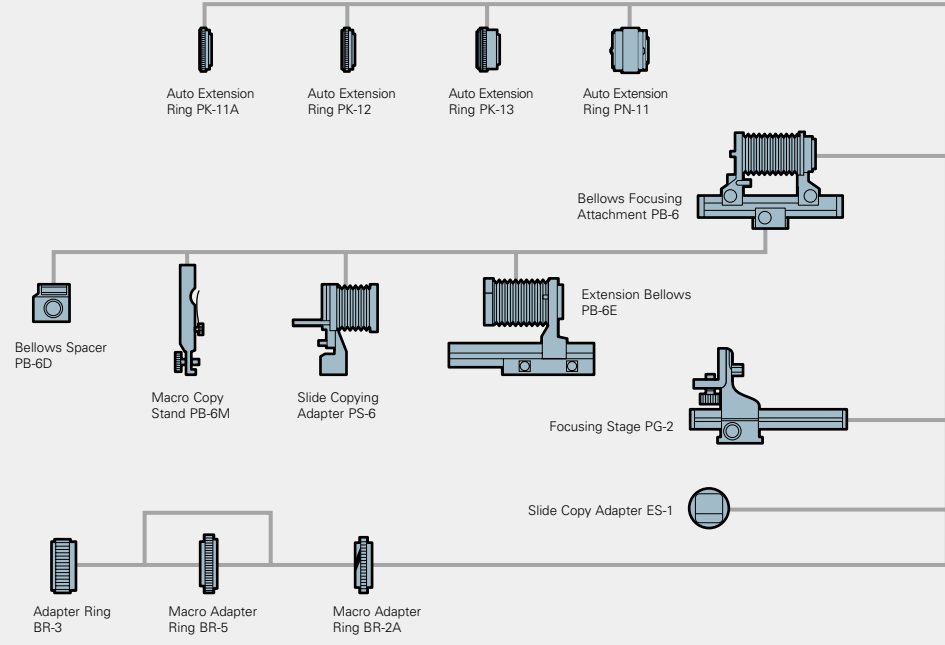

FINDER ACCESSORIES

REMOTE CONTROL ACCESSORIES

CLOSE-UP ACCESSORIES

STRAPS, etc.

Handstrap AH-4

Neckstraps AN-6W / AN-6Y AN-7 / AN-4Y AN-4B

F65 | F55

SPEEDLIGHTS

* Manual flash control only with F55

- Color Filter Set SJ-1 (for SB-800/SB-600)
- Color Filter Set SJ-2 (for R1C1)

FINDER ACCESSORIES

REMOTE CONTROL ACCESSORIES

CLOSE-UP ACCESSORIES

STRAPS, etc.

FM3A | FM2

SPEEDLIGHTS

* Manual flash control only with FM2

- Color Filter Set SJ-1 (for SB-800/SB-600)
- Color Filter Set SJ-2 (for R1C1)

FINDER ACCESSORIES

CLOSE-UP ACCESSORIES

REMOTE CONTROL ACCESSORIES

STRAPS, etc.