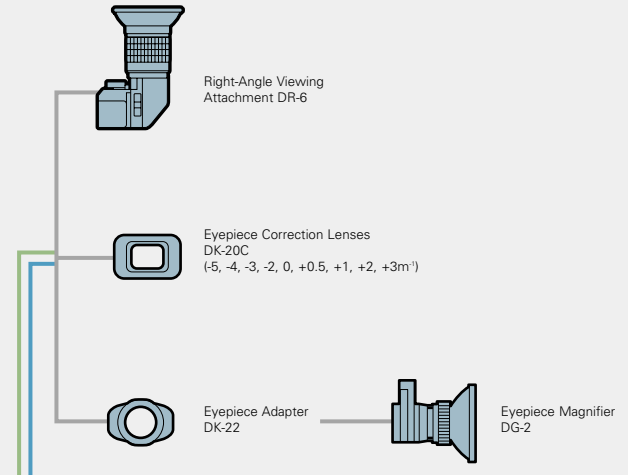

FINDER ACCESSORIES

REMOTE CONTROL ACCESSORIES

CLOSE-UP ACCESSORIES

STRAPS, etc.

Handstrap AH-4

Neckstraps AN-6W / AN-6Y AN-7 / AN-4Y AN-4B

F65 | F55

SPEEDLIGHTS

* Manual flash control only with F55

- Color Filter Set SJ-1 (for SB-800/SB-600)
- Color Filter Set SJ-2 (for R1C1)

FINDER ACCESSORIES

REMOTE CONTROL ACCESSORIES

CLOSE-UP ACCESSORIES

STRAPS, etc.

FM3A | FM2