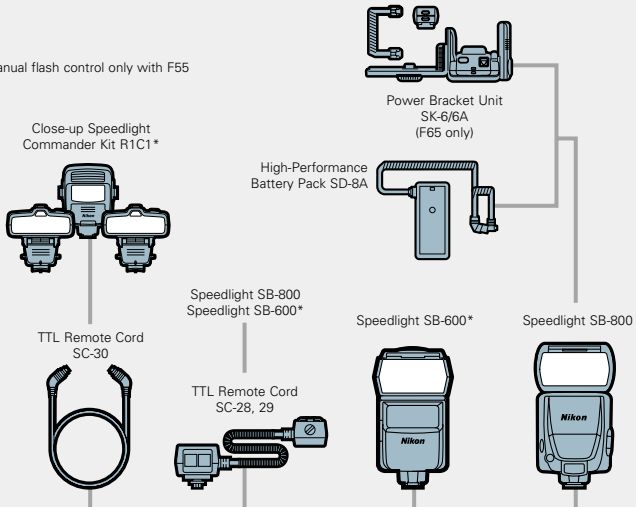

REMOTE CONTROL ACCESSORIES

CLOSE-UP ACCESSORIES

STRAPS, etc.

Body Cap BF-1A

Handstrap AH-4

Neckstraps AN-6W / AN-6Y AN-7 / AN-4Y AN-4B

SPEEDLIGHTS

- Color Filter Set SJ-1 (for SB-800/SB-600)
- Color Filter Set SJ-2 (for R1C1)

FINDER ACCESSORIES

REMOTE CONTROL ACCESSORIES

CLOSE-UP ACCESSORIES

STRAPS, etc.

Handstrap AH-4

Neckstraps AN-6W / AN-6Y AN-7 / AN-4Y AN-4B

F65 | F55

SPEEDLIGHTS

* Manual flash control only with F55

- Color Filter Set SJ-1 (for SB-800/SB-600)
- Color Filter Set SJ-2 (for R1C1)

FINDER ACCESSORIES

REMOTE CONTROL ACCESSORIES

CLOSE-UP ACCESSORIES

STRAPS, etc.

FM3A | FM2