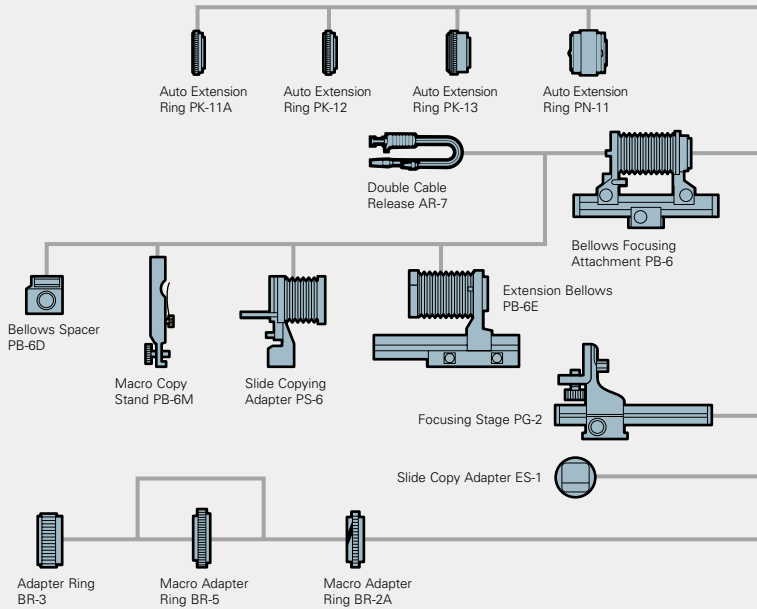

FINDER ACCESSORIES

REMOTE CONTROL ACCESSORIES

CLOSE-UP ACCESSORIES

STRAPS, etc.

Handstrap AH-4

Neckstraps AN-6W / AN-6Y AN-7 / AN-4Y AN-4B

F65 | F55

SPEEDLIGHTS

* Manual flash control only with F55

- Color Filter Set SJ-1 (for SB-800/SB-600)
- Color Filter Set SJ-2 (for R1C1)

FINDER ACCESSORIES

REMOTE CONTROL ACCESSORIES

CLOSE-UP ACCESSORIES

STRAPS, etc.

FM3A | FM2

SPEEDLIGHTS

* Manual flash control only with FM2

- Color Filter Set SJ-1 (for SB-800/SB-600)
- Color Filter Set SJ-2 (for R1C1)

FINDER ACCESSORIES

CLOSE-UP ACCESSORIES

REMOTE CONTROL ACCESSORIES

STRAPS, etc.