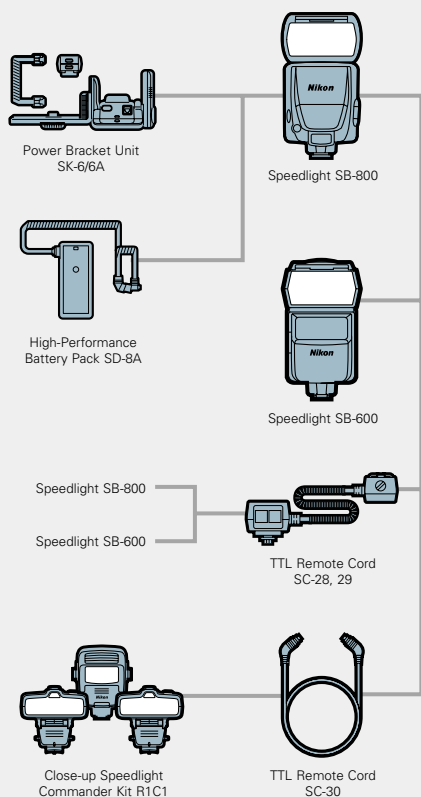

SPEEDLIGHTS

- Color Filter Set SJ-1 (for SB-800/SB-600)
- Color Filter Set SJ-2 (for R1C1)

FINDER ACCESSORIES

REMOTE CONTROL ACCESSORIES

CLOSE-UP ACCESSORIES

DATA COMMUNICATION ACCESSORIES

STRAPS, etc.

Handstrap AH-4

Neckstraps AN-6W / AN-6Y AN-7 / AN-4Y AN-4B / AN-1

SPEEDLIGHTS

- Color Filter Set SJ-1 (for SB-800/SB-600)
- Color Filter Set SJ-2 (for R1C1)

FINDER ACCESSORIES

REMOTE CONTROL ACCESSORIES

CLOSE-UP ACCESSORIES

DATA COMMUNICATION ACCESSORIES

STRAPS, etc.

Handstrap AH-4

Neckstraps AN-6W / AN-6Y AN-7 / AN-4Y AN-4B / AN-1

SPEEDLIGHTS

- Color Filter Set SJ-1 (for SB-800/SB-600)
- Color Filter Set SJ-2 (for R1C1)

FINDER ACCESSORIES