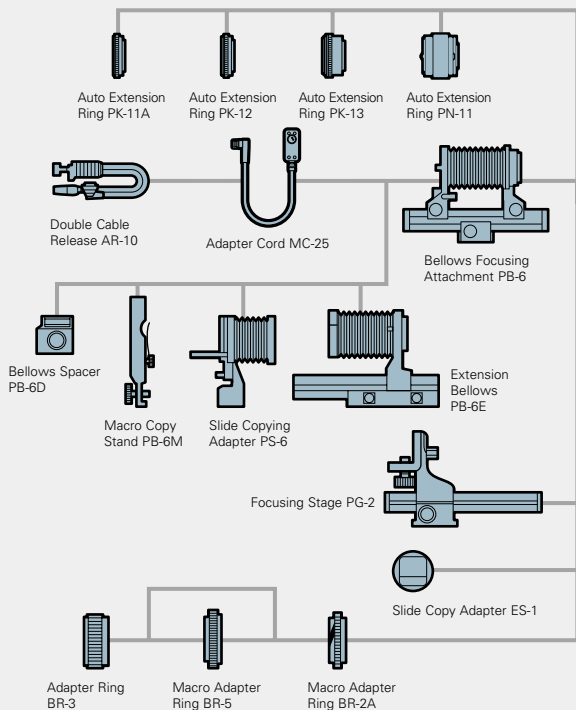

SPEEDLIGHTS

- Color Filter Set SJ-1 (for SB-800/SB-600)
- Color Filter Set SJ-2 (for R1C1)

FINDER ACCESSORIES

REMOTE CONTROL ACCESSORIES

CLOSE-UP ACCESSORIES

DATA COMMUNICATION ACCESSORIES

STRAPS, etc.

Handstrap AH-4

Neckstraps AN-6W / AN-6Y AN-7 / AN-4Y AN-4B / AN-1

SPEEDLIGHTS

- Color Filter Set SJ-1 (for SB-800/SB-600)
- Color Filter Set SJ-2 (for R1C1)

FINDER ACCESSORIES

REMOTE CONTROL ACCESSORIES

CLOSE-UP ACCESSORIES

DATA COMMUNICATION ACCESSORIES

STRAPS, etc.

Handstrap AH-4

Neckstraps AN-6W / AN-6Y AN-7 / AN-4Y AN-4B / AN-1

SPEEDLIGHTS

- Color Filter Set SJ-1 (for SB-800/SB-600)
- Color Filter Set SJ-2 (for R1C1)

FINDER ACCESSORIES

REMOTE CONTROL ACCESSORIES

CLOSE-UP ACCESSORIES

STRAPS, etc.

Body Cap BF-1A

Handstrap AH-4

Neckstraps AN-6W / AN-6Y AN-7 / AN-4Y AN-4B

SPEEDLIGHTS

- Color Filter Set SJ-1 (for SB-800/SB-600)
- Color Filter Set SJ-2 (for R1C1)