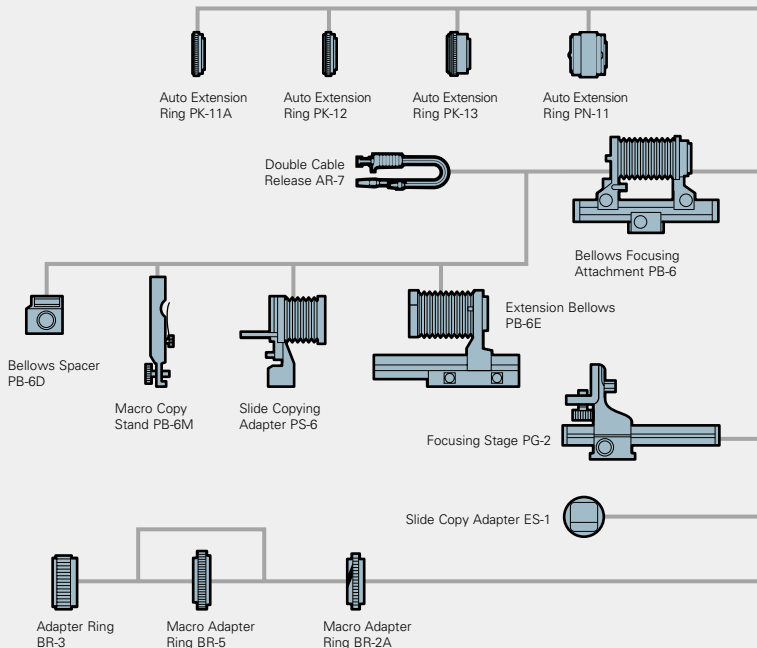

Neckstraps AN-6W / AN-6Y AN-7 / AN-4Y AN-4B / AN-1

SPEEDLIGHTS

- Color Filter Set SJ-1 (for SB-800/SB-600)
- Color Filter Set SJ-2 (for R1C1)

FINDER ACCESSORIES

REMOTE CONTROL ACCESSORIES

CLOSE-UP ACCESSORIES

DATA COMMUNICATION ACCESSORIES

STRAPS, etc.

Handstrap AH-4

Neckstraps AN-6W / AN-6Y AN-7 / AN-4Y AN-4B / AN-1

SPEEDLIGHTS

- Color Filter Set SJ-1 (for SB-800/SB-600)
- Color Filter Set SJ-2 (for R1C1)

FINDER ACCESSORIES

REMOTE CONTROL ACCESSORIES

CLOSE-UP ACCESSORIES

STRAPS, etc.

Body Cap BF-1A

Handstrap AH-4

Neckstraps AN-6W / AN-6Y AN-7 / AN-4Y AN-4B

SPEEDLIGHTS

- Color Filter Set SJ-1 (for SB-800/SB-600)
- Color Filter Set SJ-2 (for R1C1)

FINDER ACCESSORIES

REMOTE CONTROL ACCESSORIES

CLOSE-UP ACCESSORIES

STRAPS, etc.

Handstrap AH-4

Neckstraps AN-6W / AN-6Y AN-7 / AN-4Y AN-4B

F65 | F55

SPEEDLIGHTS