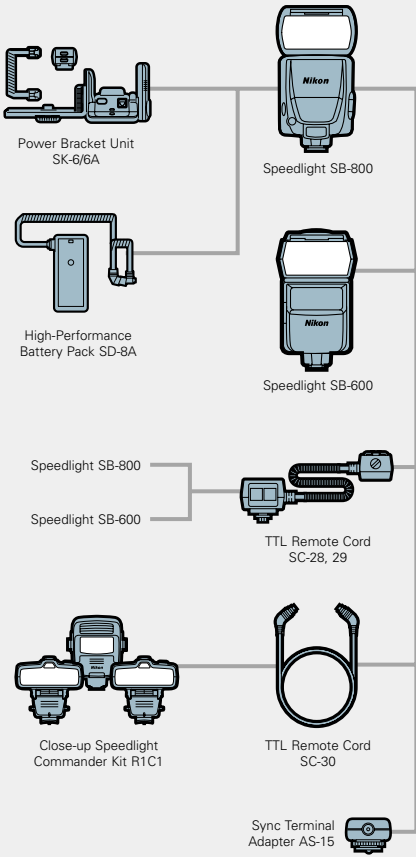

DATA COMMUNICATION ACCESSORIES

STRAPS, etc.

Handstrap AH-4

Neckstraps AN-6W / AN-6Y AN-7 / AN-4Y AN-4B / AN-1

SPEEDLIGHTS

- Color Filter Set SJ-1 (for SB-800/SB-600)
- Color Filter Set SJ-2 (for R1C1)

FINDER ACCESSORIES

REMOTE CONTROL ACCESSORIES

CLOSE-UP ACCESSORIES

STRAPS, etc.

Body Cap BF-1A

Handstrap AH-4

Neckstraps AN-6W / AN-6Y AN-7 / AN-4Y AN-4B

SPEEDLIGHTS

- Color Filter Set SJ-1 (for SB-800/SB-600)
- Color Filter Set SJ-2 (for R1C1)

FINDER ACCESSORIES

REMOTE CONTROL ACCESSORIES

CLOSE-UP ACCESSORIES

STRAPS, etc.

Handstrap AH-4

Neckstraps AN-6W / AN-6Y AN-7 / AN-4Y AN-4B

F65 | F55

SPEEDLIGHTS

* Manual flash control only with F55

- Color Filter Set SJ-1 (for SB-800/SB-600)
- Color Filter Set SJ-2 (for R1C1)

FINDER ACCESSORIES

REMOTE CONTROL ACCESSORIES

CLOSE-UP ACCESSORIES

STRAPS, etc.

FM3A | FM2