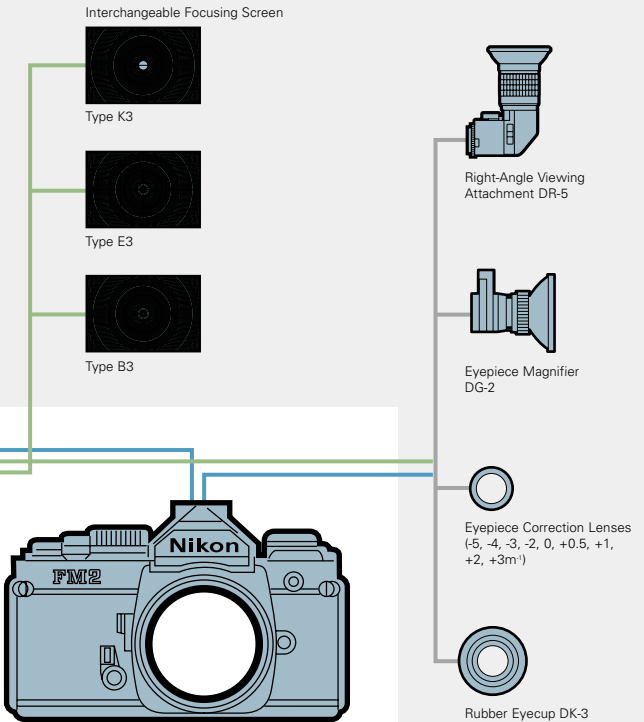

FINDER ACCESSORIES