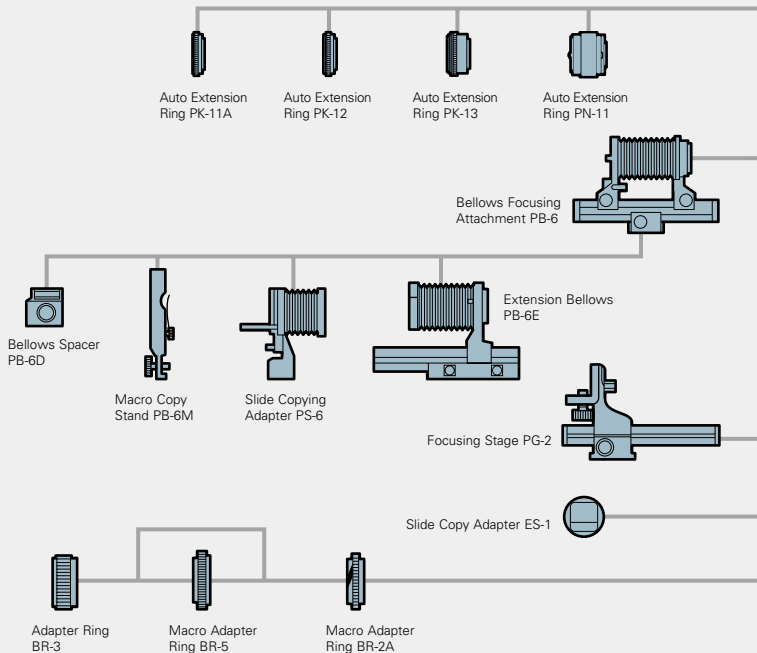

DATA COMMUNICATION ACCESSORIES

STRAPS, etc.

Handstrap AH-4

Neckstraps AN-6W / AN-6Y AN-7 / AN-4Y AN-4B / AN-1

SPEEDLIGHTS

- Color Filter Set SJ-1 (for SB-800/SB-600)
- Color Filter Set SJ-2 (for R1C1)

FINDER ACCESSORIES

REMOTE CONTROL ACCESSORIES

CLOSE-UP ACCESSORIES

STRAPS, etc.

Body Cap BF-1A

Handstrap AH-4

Neckstraps AN-6W / AN-6Y AN-7 / AN-4Y AN-4B

SPEEDLIGHTS

- Color Filter Set SJ-1 (for SB-800/SB-600)
- Color Filter Set SJ-2 (for R1C1)

FINDER ACCESSORIES

REMOTE CONTROL ACCESSORIES

CLOSE-UP ACCESSORIES

STRAPS, etc.

Handstrap AH-4

Neckstraps AN-6W / AN-6Y AN-7 / AN-4Y AN-4B

F65 | F55

SPEEDLIGHTS

* Manual flash control only with F55

- Color Filter Set SJ-1 (for SB-800/SB-600)
- Color Filter Set SJ-2 (for R1C1)

FINDER ACCESSORIES

REMOTE CONTROL ACCESSORIES

CLOSE-UP ACCESSORIES

STRAPS, etc.

FM3A | FM2