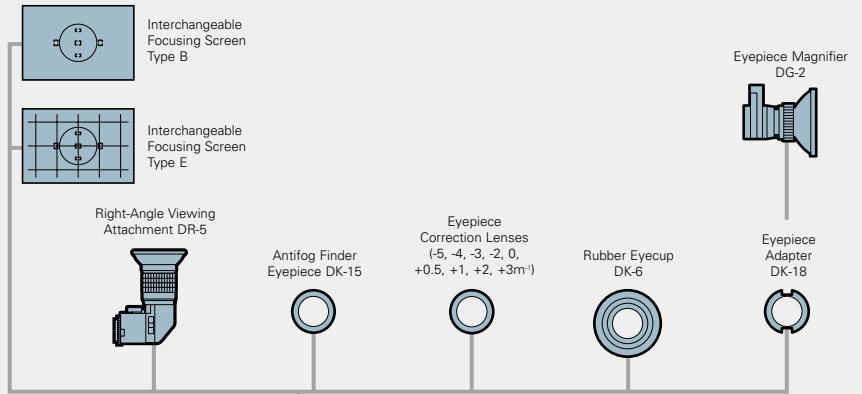

SPEEDLIGHTS

- Color Filter Set SJ-1 (for SB-800/SB-600)
- Color Filter Set SJ-2 (for R1C1)

FINDER ACCESSORIES

REMOTE CONTROL ACCESSORIES

CLOSE-UP ACCESSORIES

DATA COMMUNICATION ACCESSORIES

STRAPS, etc.

Handstrap AH-4

Neckstraps AN-6W / AN-6Y AN-7 / AN-4Y AN-4B / AN-1

SPEEDLIGHTS

- Color Filter Set SJ-1 (for SB-800/SB-600)
- Color Filter Set SJ-2 (for R1C1)

FINDER ACCESSORIES

REMOTE CONTROL ACCESSORIES

CLOSE-UP ACCESSORIES

DATA COMMUNICATION ACCESSORIES

STRAPS, etc.

Handstrap AH-4

Neckstraps AN-6W / AN-6Y AN-7 / AN-4Y AN-4B / AN-1

SPEEDLIGHTS

- Color Filter Set SJ-1 (for SB-800/SB-600)
- Color Filter Set SJ-2 (for R1C1)

FINDER ACCESSORIES