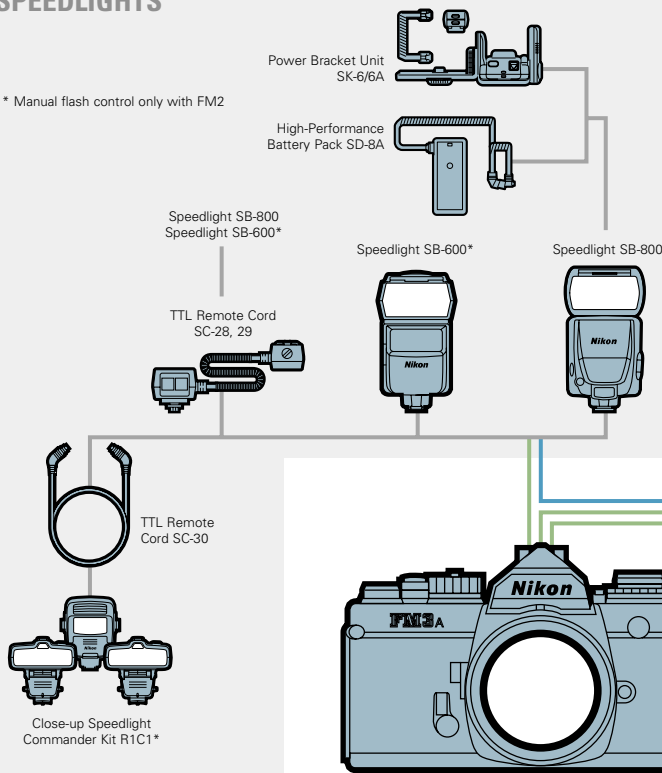

FINDER ACCESSORIES

REMOTE CONTROL ACCESSORIES

CLOSE-UP ACCESSORIES

STRAPS, etc.

Handstrap AH-4

Neckstraps AN-6W / AN-6Y AN-7 / AN-4Y AN-4B

F65 | F55

SPEEDLIGHTS

* Manual flash control only with F55

- Color Filter Set SJ-1 (for SB-800/SB-600)
- Color Filter Set SJ-2 (for R1C1)

FINDER ACCESSORIES

REMOTE CONTROL ACCESSORIES

CLOSE-UP ACCESSORIES

STRAPS, etc.

FM3A | FM2

SPEEDLIGHTS

* Manual flash control only with FM2

- Color Filter Set SJ-1 (for SB-800/SB-600)
- Color Filter Set SJ-2 (for R1C1)

FINDER ACCESSORIES

CLOSE-UP ACCESSORIES

REMOTE CONTROL ACCESSORIES

STRAPS, etc.