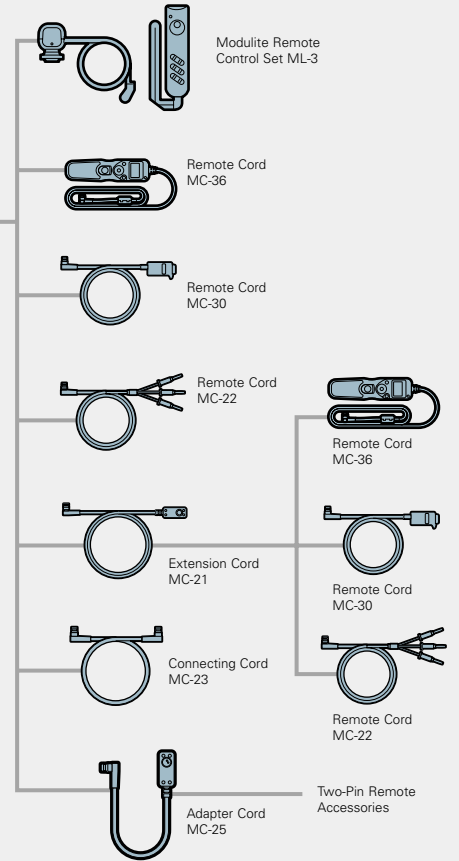

SPEEDLIGHTS

- Color Filter Set SJ-1 (for SB-800/SB-600)
- Color Filter Set SJ-2 (for R1C1)

FINDER ACCESSORIES

REMOTE CONTROL ACCESSORIES

CLOSE-UP ACCESSORIES

DATA COMMUNICATION ACCESSORIES

STRAPS, etc.

Handstrap AH-4

Neckstraps AN-6W / AN-6Y AN-7 / AN-4Y AN-4B / AN-1

SPEEDLIGHTS

- Color Filter Set SJ-1 (for SB-800/SB-600)
- Color Filter Set SJ-2 (for R1C1)

FINDER ACCESSORIES

REMOTE CONTROL ACCESSORIES

CLOSE-UP ACCESSORIES

DATA COMMUNICATION ACCESSORIES

STRAPS, etc.

Handstrap AH-4

Neckstraps AN-6W / AN-6Y AN-7 / AN-4Y AN-4B / AN-1

SPEEDLIGHTS

- Color Filter Set SJ-1 (for SB-800/SB-600)
- Color Filter Set SJ-2 (for R1C1)

FINDER ACCESSORIES

REMOTE CONTROL ACCESSORIES

CLOSE-UP ACCESSORIES

STRAPS, etc.

Body Cap BF-1A

Handstrap AH-4

Neckstraps AN-6W / AN-6Y AN-7 / AN-4Y AN-4B

SPEEDLIGHTS

- Color Filter Set SJ-1 (for SB-800/SB-600)
- Color Filter Set SJ-2 (for R1C1)