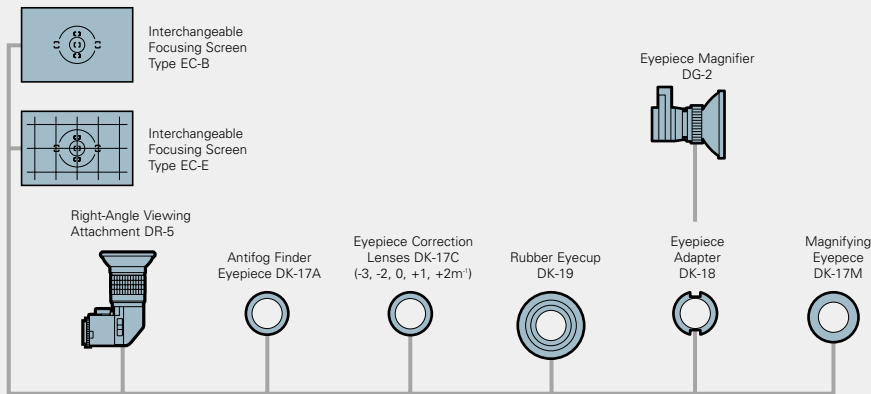

SPEEDLIGHTS

- Color Filter Set SJ-1 (for SB-800/SB-600)
- Color Filter Set SJ-2 (for R1C1)

FINDER ACCESSORIES

REMOTE CONTROL ACCESSORIES

CLOSE-UP ACCESSORIES

DATA COMMUNICATION ACCESSORIES

STRAPS, etc.

Handstrap AH-4

Neckstraps AN-6W / AN-6Y AN-7 / AN-4Y AN-4B / AN-1

SPEEDLIGHTS

- Color Filter Set SJ-1 (for SB-800/SB-600)
- Color Filter Set SJ-2 (for R1C1)

FINDER ACCESSORIES

REMOTE CONTROL ACCESSORIES

CLOSE-UP ACCESSORIES

DATA COMMUNICATION ACCESSORIES

STRAPS, etc.

Handstrap AH-4

Neckstraps AN-6W / AN-6Y AN-7 / AN-4Y AN-4B / AN-1

SPEEDLIGHTS

- Color Filter Set SJ-1 (for SB-800/SB-600)
- Color Filter Set SJ-2 (for R1C1)

FINDER ACCESSORIES