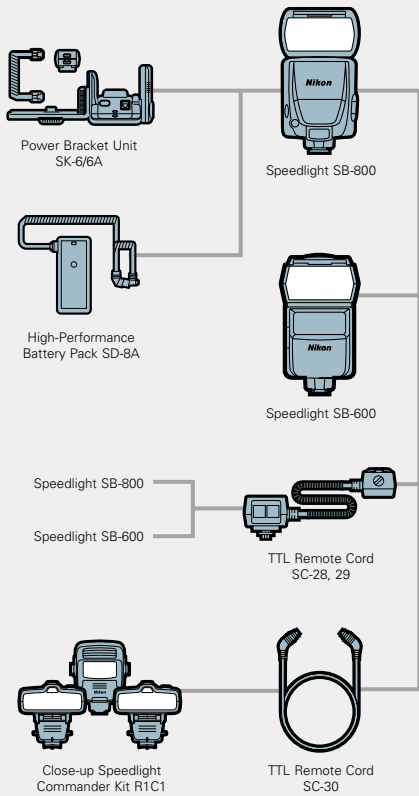

SPEEDLIGHTS

- Color Filter Set SJ-1 (for SB-800/SB-600)
- Color Filter Set SJ-2 (for R1C1)

FINDER ACCESSORIES

REMOTE CONTROL ACCESSORIES

CLOSE-UP ACCESSORIES

DATA COMMUNICATION ACCESSORIES

STRAPS, etc.

Handstrap AH-4

Neckstraps AN-6W / AN-6Y AN-7 / AN-4Y AN-4B / AN-1

SPEEDLIGHTS

- Color Filter Set SJ-1 (for SB-800/SB-600)
- Color Filter Set SJ-2 (for R1C1)

FINDER ACCESSORIES

REMOTE CONTROL ACCESSORIES

CLOSE-UP ACCESSORIES

DATA COMMUNICATION ACCESSORIES

STRAPS, etc.

Handstrap AH-4

Neckstraps AN-6W / AN-6Y AN-7 / AN-4Y AN-4B / AN-1

SPEEDLIGHTS

- Color Filter Set SJ-1 (for SB-800/SB-600)
- Color Filter Set SJ-2 (for R1C1)

FINDER ACCESSORIES